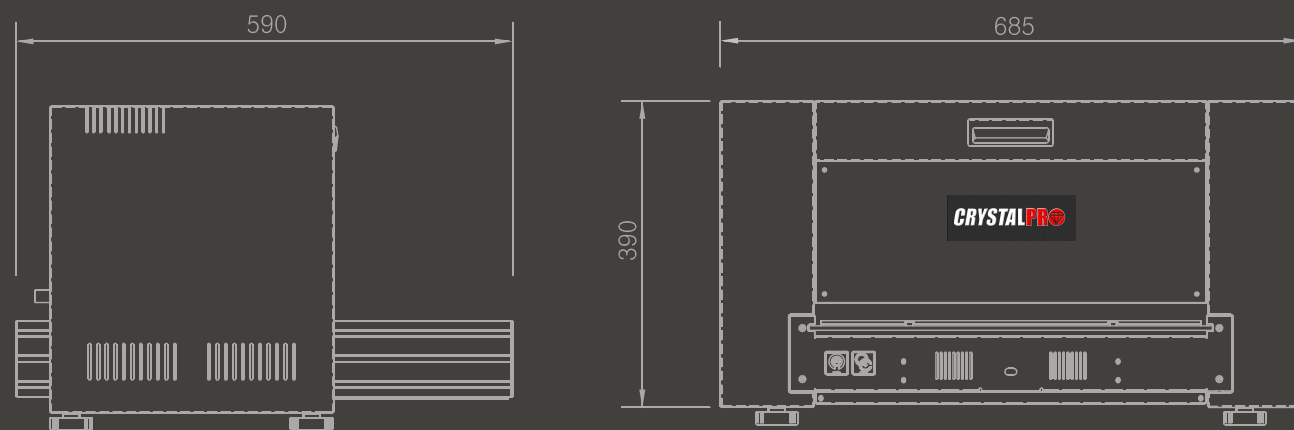

Specification

Working area	400 X 330 (mm)
Max. working speed	200 spm (stone per minute)
Memory Capacity	64,000 Dot / 30 Designs
Colors or Sizes	2 Colors or Sizes 2mm (SS6) ~ 5mm (SS20)
Electricity	Single Phase 110/220 (50~60Hz)
Dimensions	685 X 590 X 390 (mm)
Weight	50 kg

CRYSTALPRO
AUTOMATIC RHINESTONE SETTING MACHINE

For more details, please contact :

Saudi Arabia Office
Jeddah Prince Majed St.
Tel: +966 12 673 4061
Fax: +966 12 673 4312
www.goldenMarch.com
info@goldenmarch.com